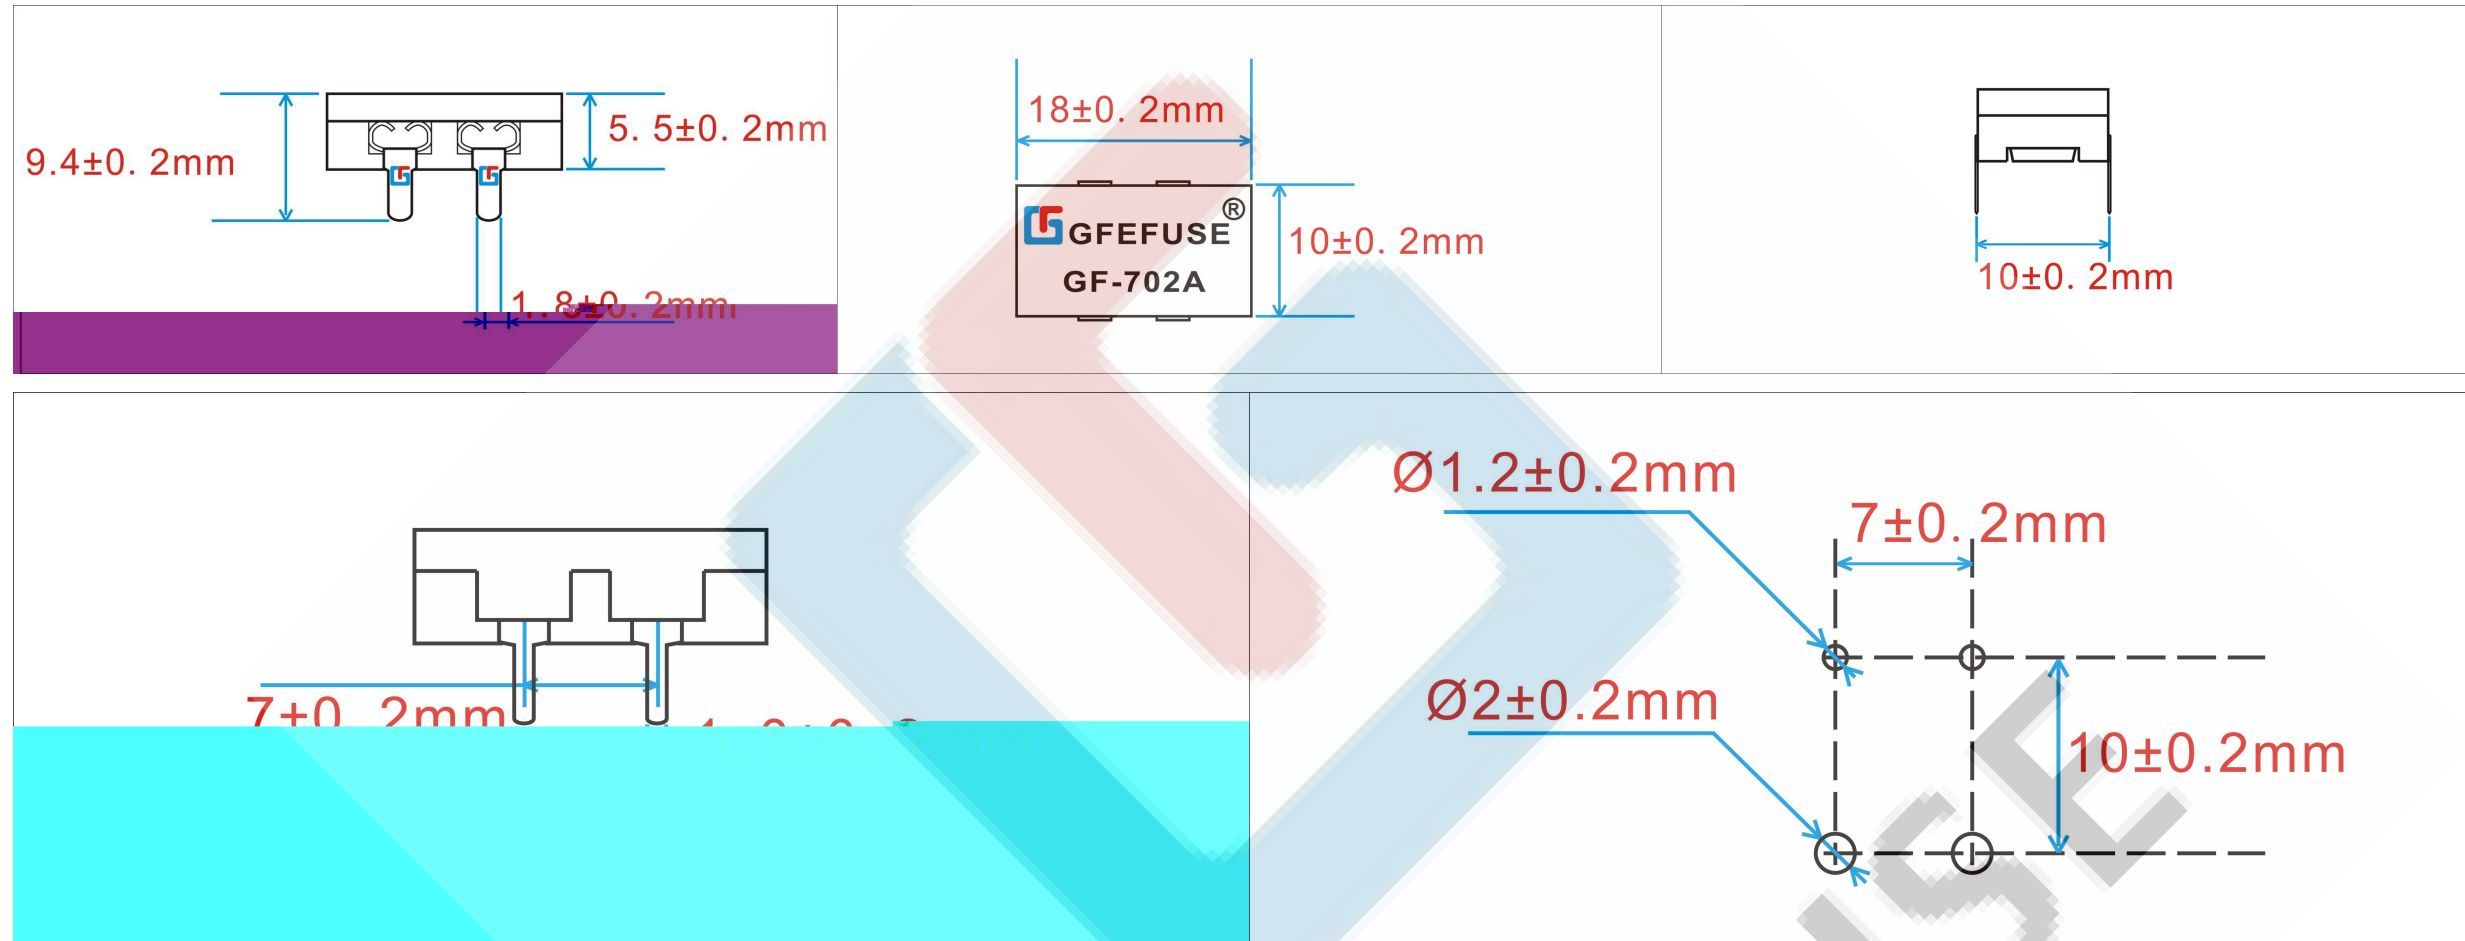

(GF-702A insert car fuse holder (horizontal mini car insert fuse holder))

1. Product size installation diagram

2. Product introduction

®
Ω
°
Ω
°